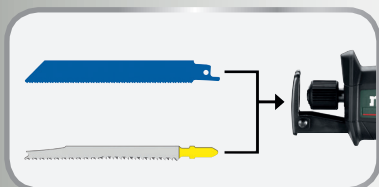

Cordless Brushless Reciprocating Saw

SSE 18 LTX BL Compact bare

Especially suitable for working
in difficult to reach places

M-Quick Sawblade Change
Tool-free clamping system for
recip saw and T-style jig saw blades

Vario Constamatic Electronics
For working with customized stroke
rates for maximized productivity

Integrated LED work light
For optimum illumination of
the cut area

**Saw blade rotatable
by 180°**
For working comfortably
overhead/upcutting

**Shoe can be
adjusted without tools**
For ideal utilization of the
saw blade and cutting
depth limitations

**BRUSHLESS
MOTOR** **Powerful Metabo brushless motor**
Excellent cutting performance and
highest efficiency for any application

Light, extremely handy saw
With rubber-coated grip

Model SSE 18 LTX BL Compact bare

Order Number	602366840
Battery Voltage	18 V
Strokes per minute	0 - 3,000
Saw blade stroke	5/8"
Weight (tool only)	3 lbs